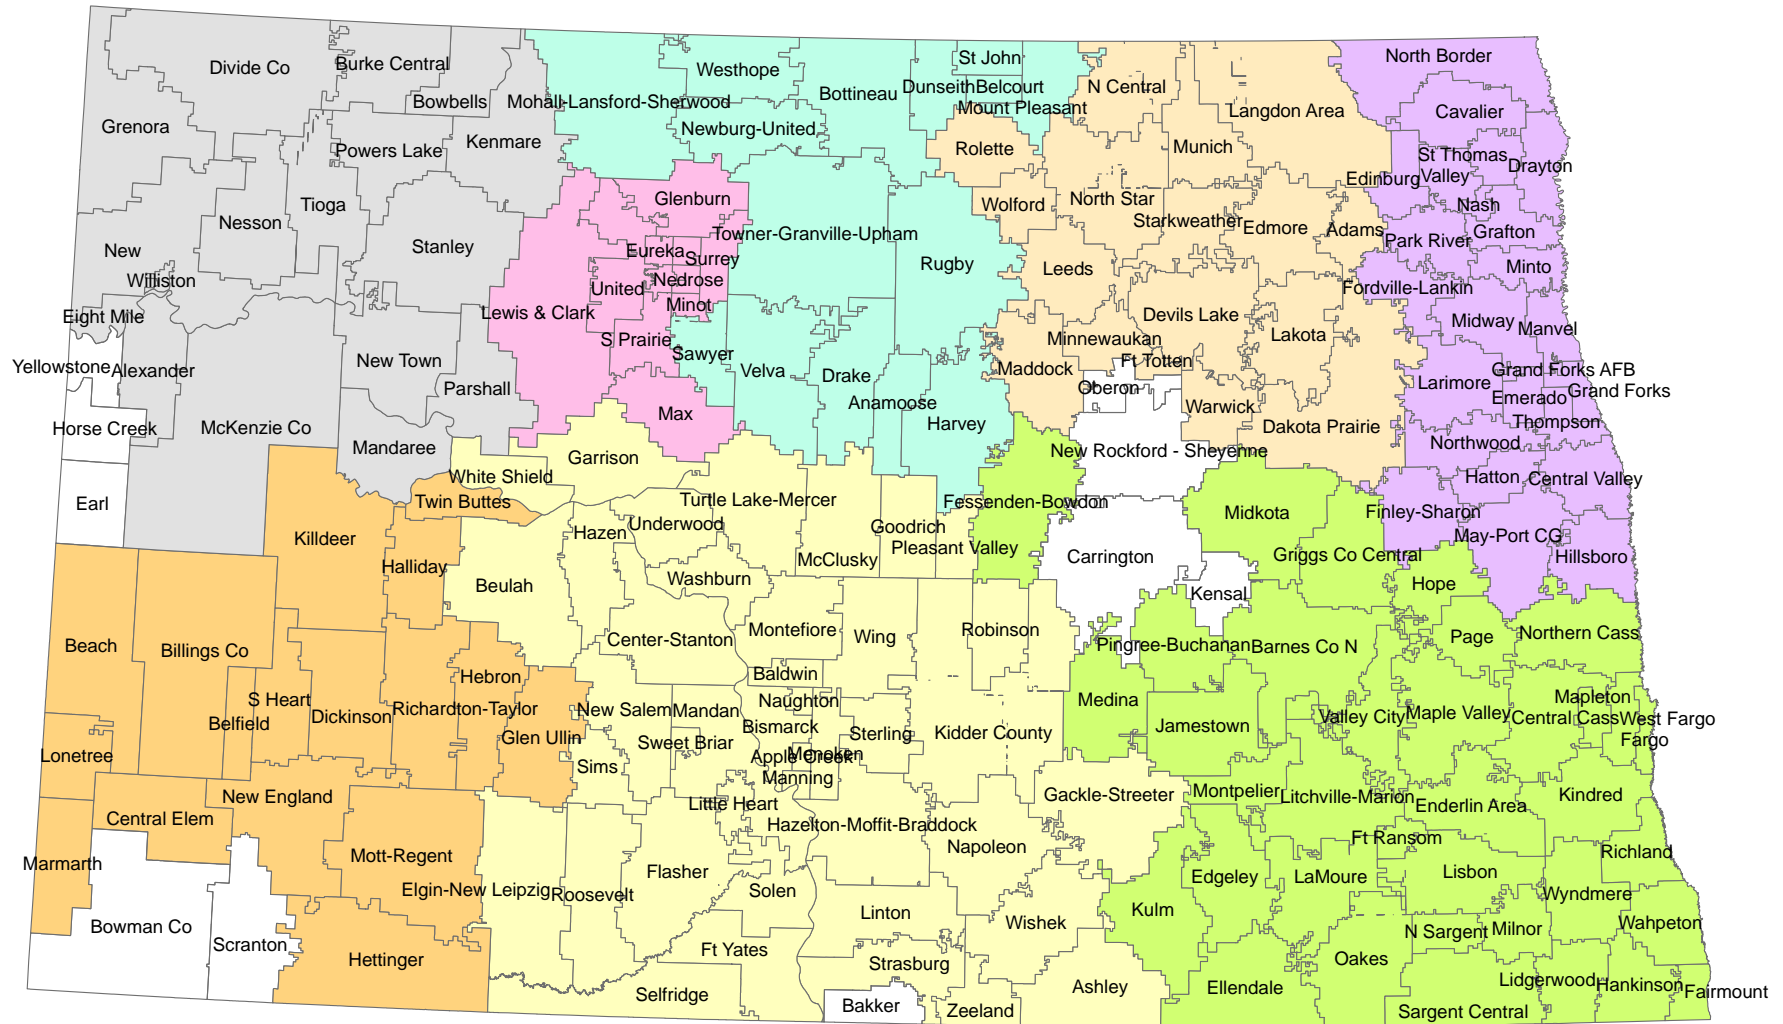

Regional Education Associations (2008-2009)

11/10/2008

Light Orange: Northeast Ed Services Cooperative (NESCC)

Orange: Roughrider Ed Services Program (RESP)

Pink: Mid-Dakota Ed Cooperative (MDEC)

Yellow: Missouri River Ed Cooperative (MREC)

Light Green: South East Ed Cooperative (SEEC)

Purple: Red River Valley Ed Cooperative (RRVEC)

Cyan: North Central Ed Cooperative (NCEC)

Grey: Great Northwest Ed Cooperative (GNWEC)

The State of North Dakota
 Department of Public Instruction
 Dr. Wayne G. Sanstead, Superintendent
 Office of School District Finance and Organization
 600 East Boulevard Avenue, Dept 201
 Bismarck, ND 58505-0440